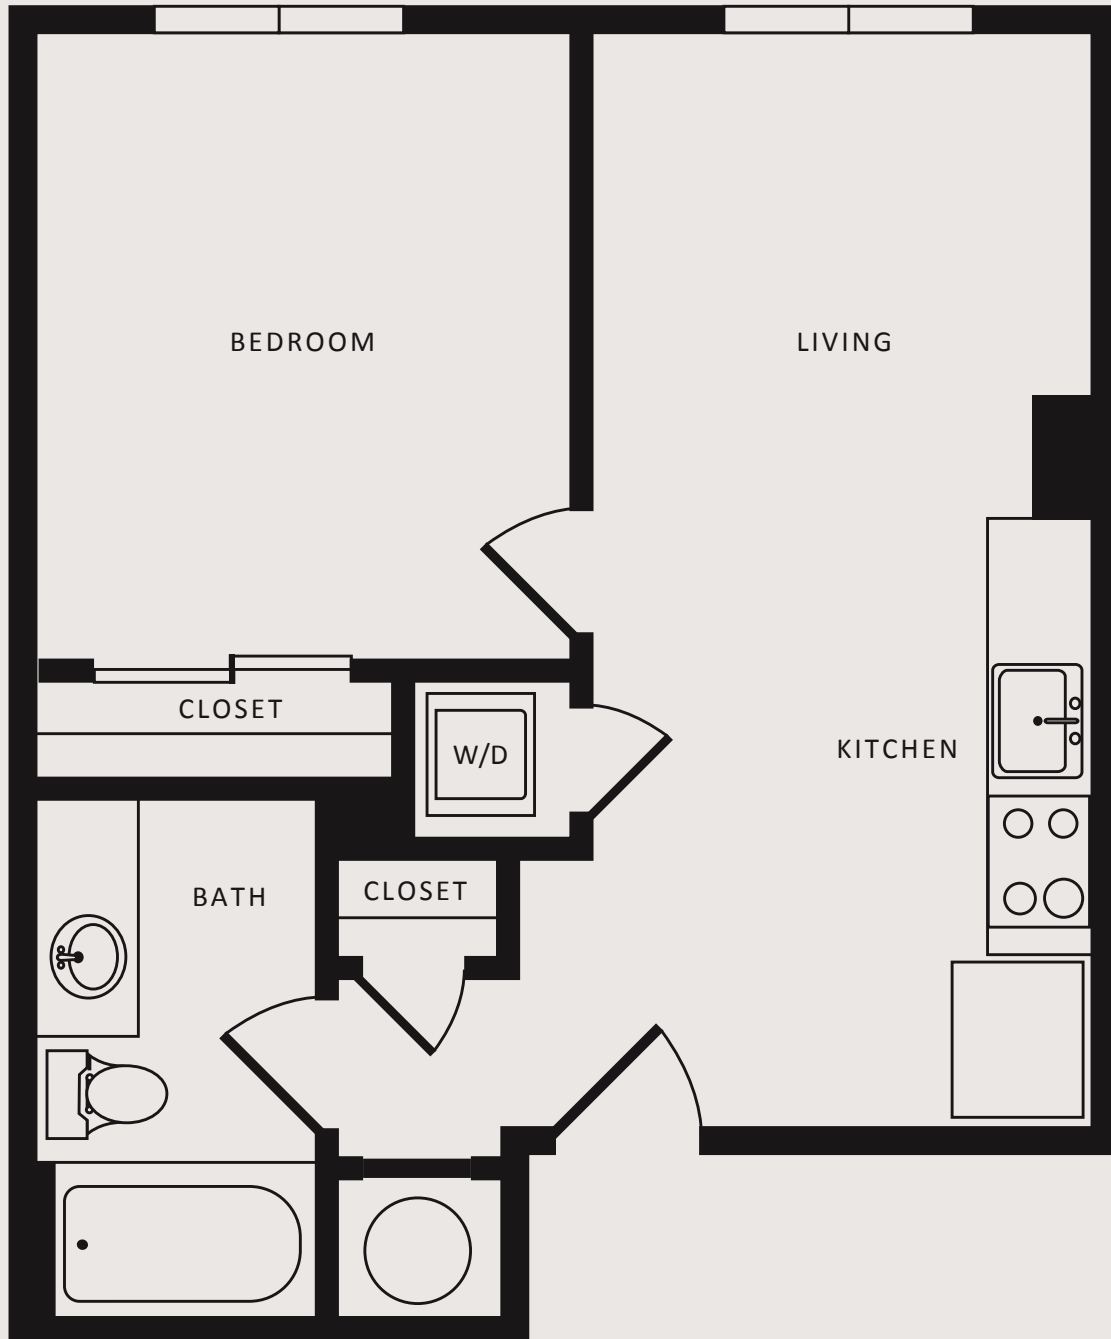

A7

ONE BEDROOM
ONE BATH
536 SQUARE FEET

465 M St SW
Washington, DC 20024
P: 202.846.6406
MODERNONM@bozzutoliving.com

Dimensions and square footage are close but may vary slightly. Need specific apartment modifications or accommodations? Just let us know.